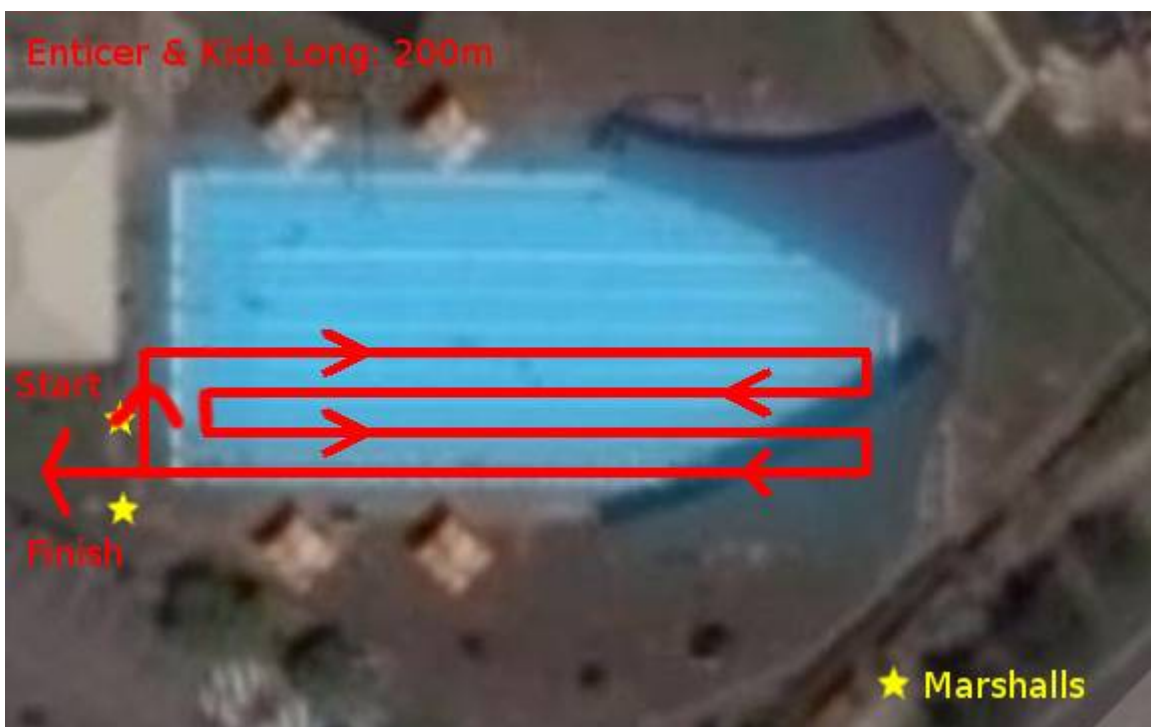

Twilight Aquathon MAPS

Sprint Distance

- 2km run
- 400m swim
- 2km run
- 400m swim
- 1km run

Twilight Aquathon MAPS

- **Enticer Distance**

- 1km run
- 200m swim
- 1km run
- 200m swim
- 0.5km run

Twilight Aquathon MAPS

Kids Long Course

- 1km run
- 200m swim
- 1km run

Twilight Aquathon MAPS

Kids Short Course

- 0.5km run
- 100m swim
- 0.5km run

Twilight Aquathon MAPS

Transition