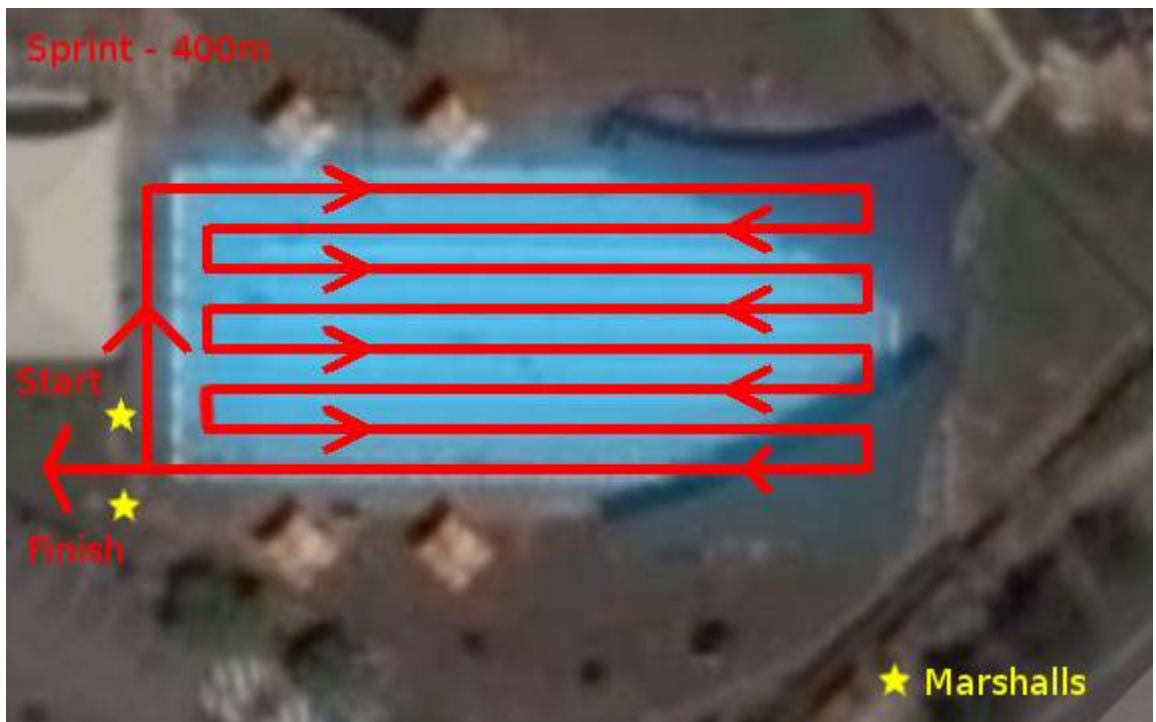

Twilight Aquathon MAPS

Sprint Distance

- 2km run
- 400m swim
- 2km run
- 400m swim
- 1km run

Twilight Aquathon MAPS

- **Enticer Distance**

- 1km run
- 200m swim
- 1km run
- 200m swim
- 0.5km run

Twilight Aquathon MAPS

Kids Long Course

- 1km run
- 200m swim
- 1km run

Twilight Aquathon MAPS

Kids Short Course

- 0.5km run
- 100m swim
- 0.5km run

Twilight Aquathon MAPS

Transition