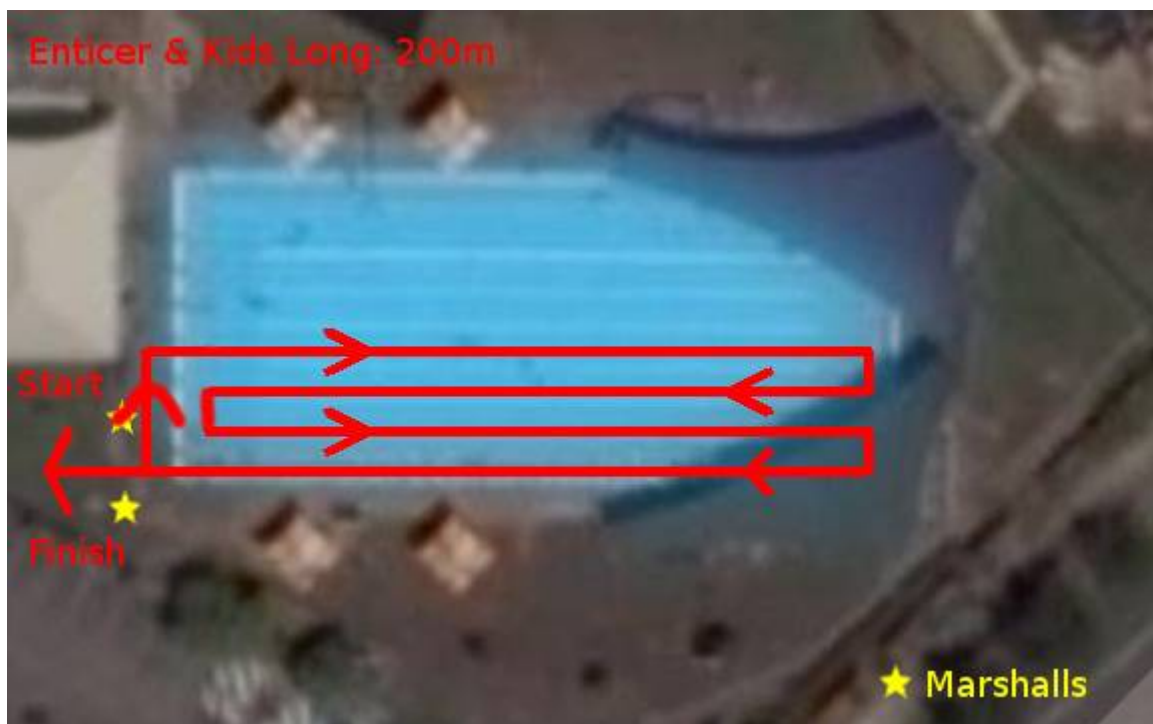

Twilight Aquathon MAPS

Sprint Distance

- 2km run
- 400m swim
- 2km run
- 400m swim
- 1km run

Twilight Aquathon MAPS

- **Enticer Distance**

- 1km run
- 200m swim
- 1km run
- 200m swim
- 0.5km run

Twilight Aquathon MAPS

Kids Long Course

- 1km run
- 200m swim
- 1km run

Twilight Aquathon MAPS

Kids Short Course

- 0.5km run
- 100m swim
- 0.5km run

Twilight Aquathon MAPS

Transition