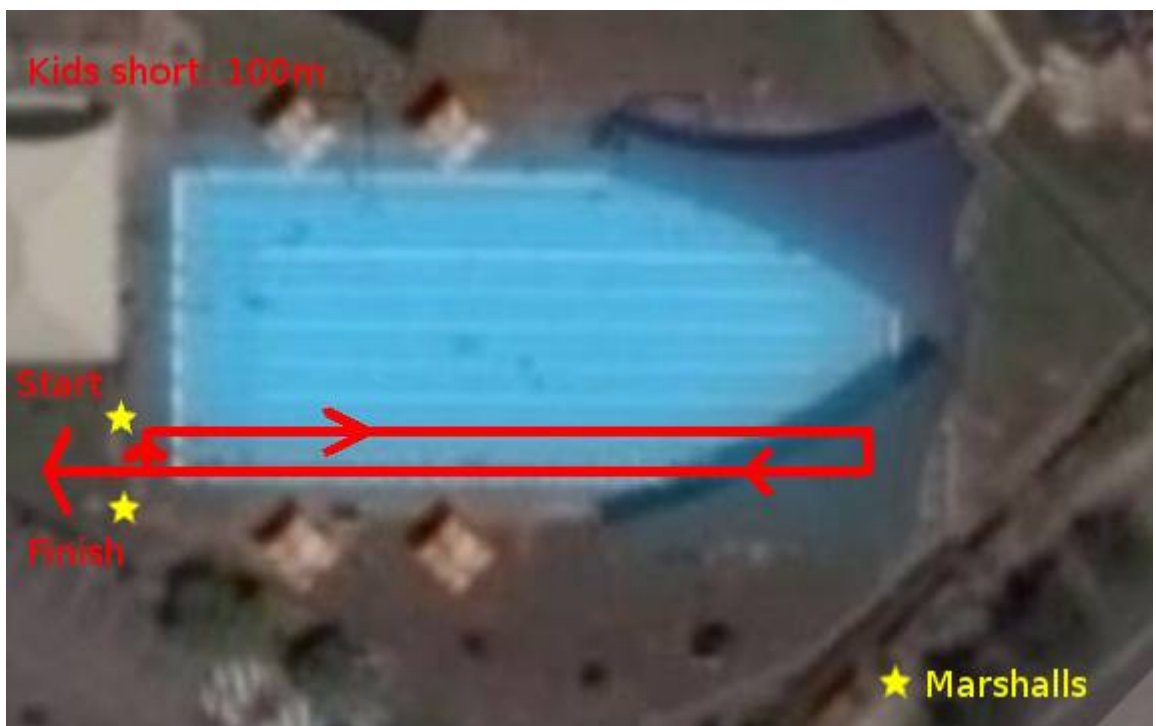

Twilight Aquathon MAPS

Sprint Distance

- 2km run
- 400m swim
- 2km run
- 400m swim
- 1km run

Twilight Aquathon MAPS

- **Enticer Distance**

- 1km run
- 200m swim
- 1km run
- 200m swim
- 0.5km run

Twilight Aquathon MAPS

Kids Long Course

- 1km run
- 200m swim
- 1km run

Twilight Aquathon MAPS

Kids Short Course

- 0.5km run
- 100m swim
- 0.5km run

Twilight Aquathon MAPS

Transition